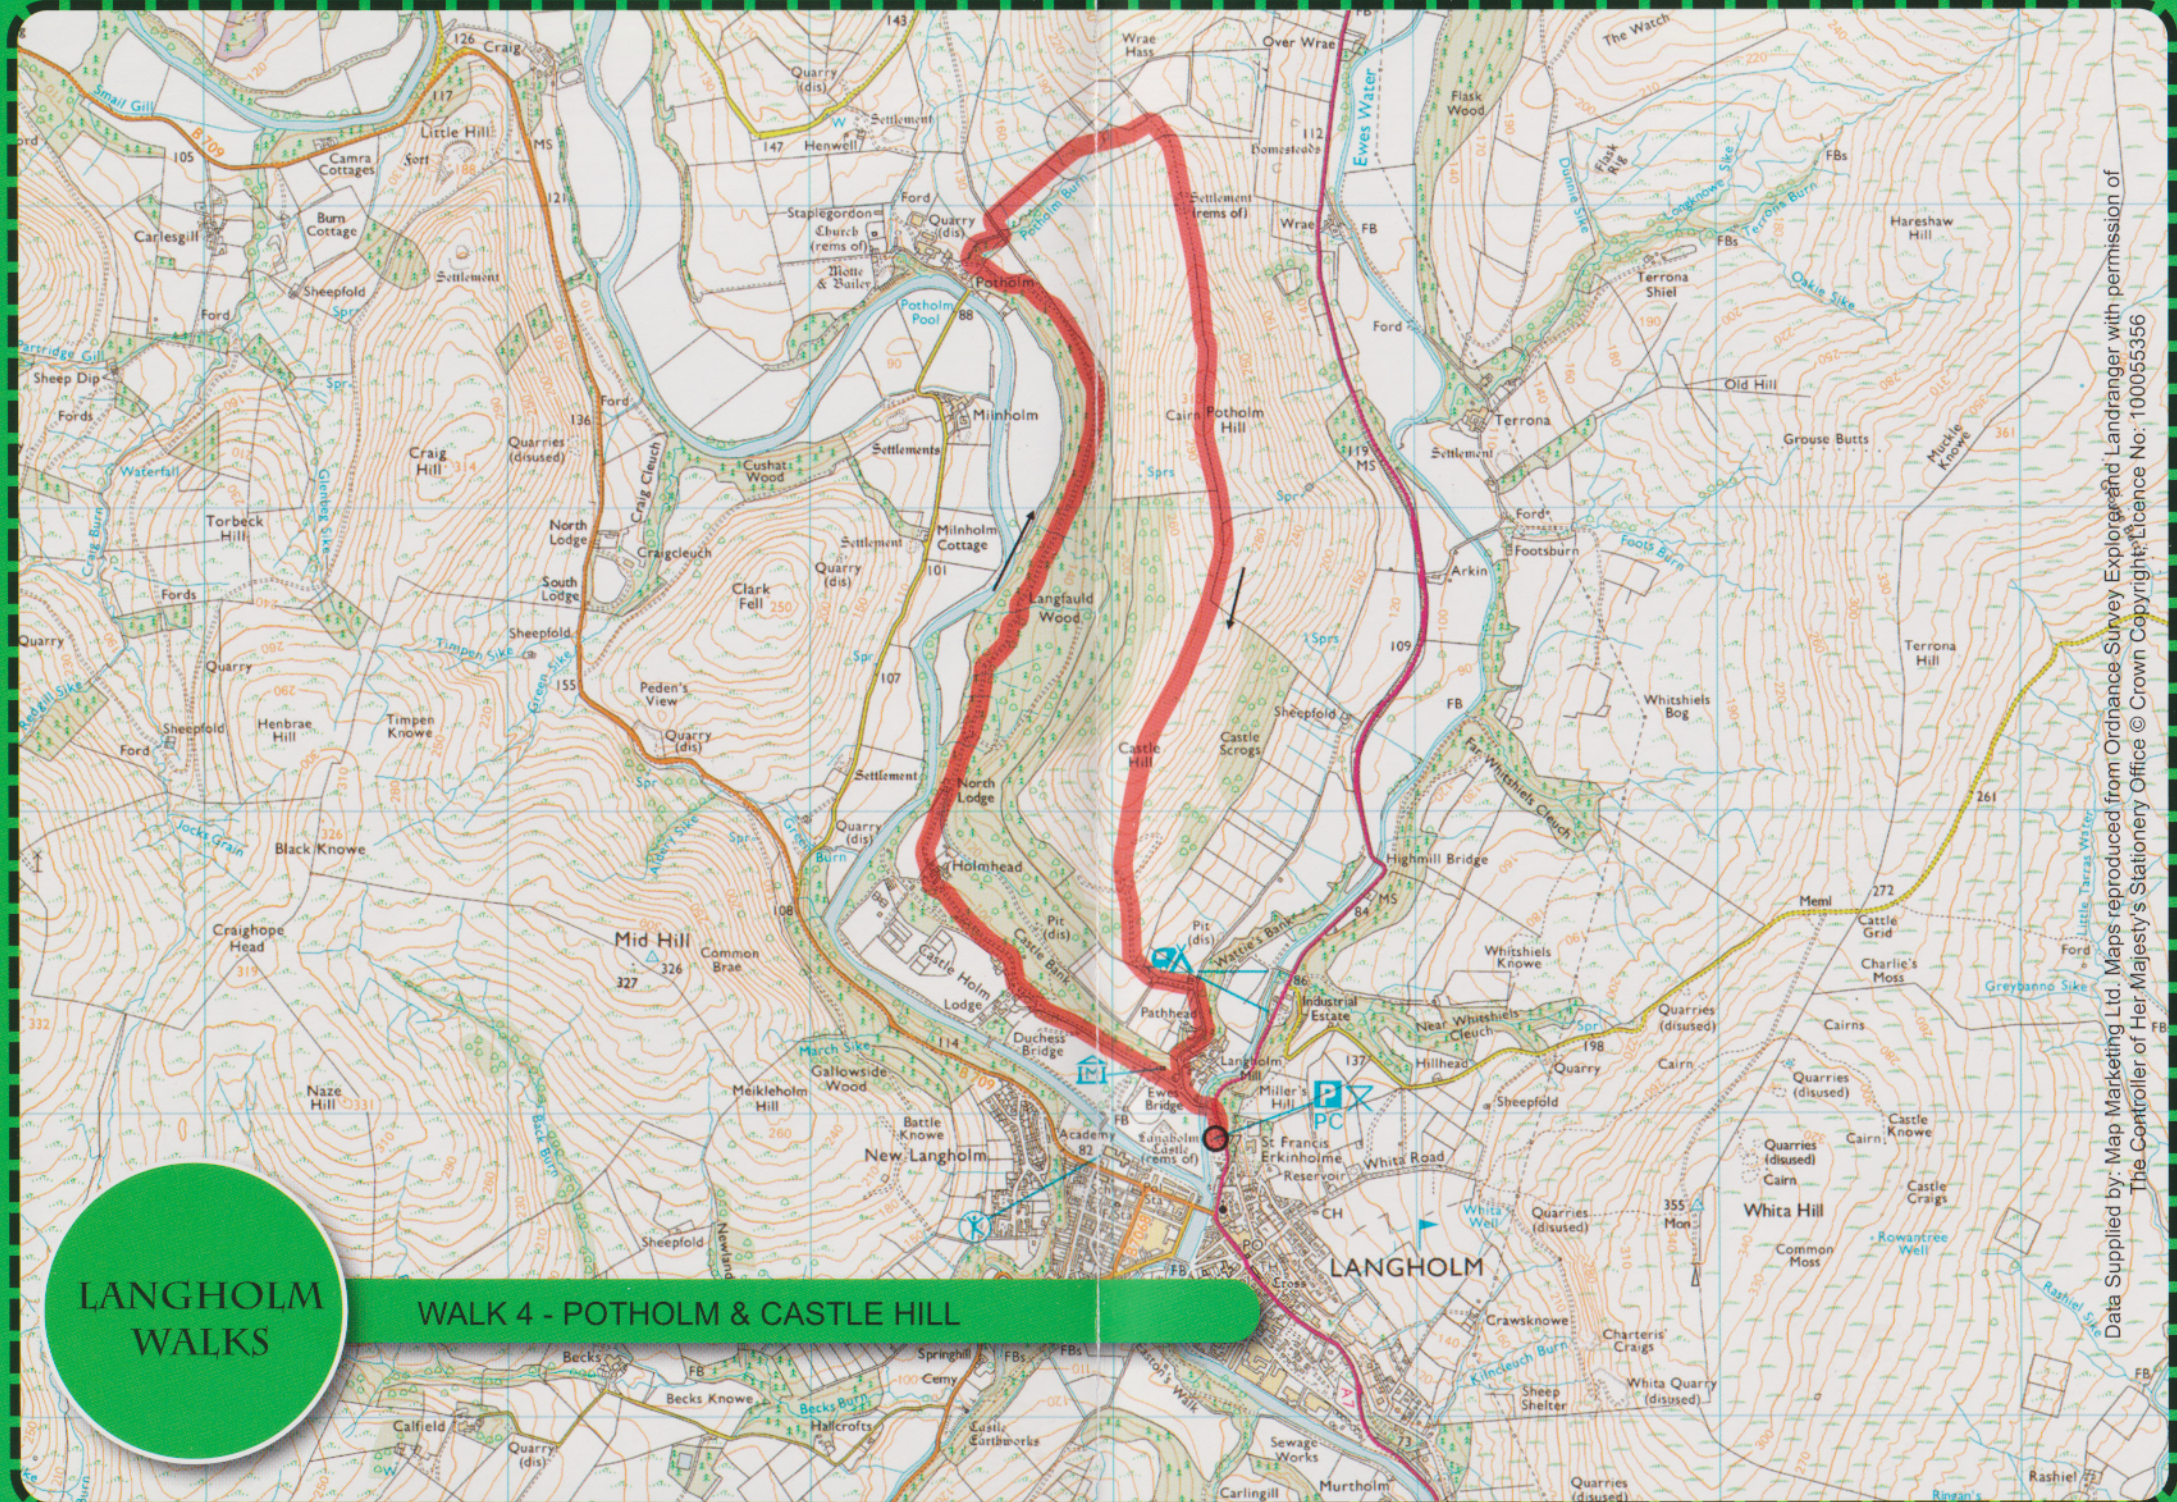

LANGHOLM WALKS

WALK 4 - POTHOLM & CASTLE HILL

Data Supplied by: Map Marketing Ltd. Maps reproduced from Ordnance Survey Explorer and Landranger with permission of The Controller of Her Majesty's Stationery Office © Crown Copyright. Licence No: 100055356