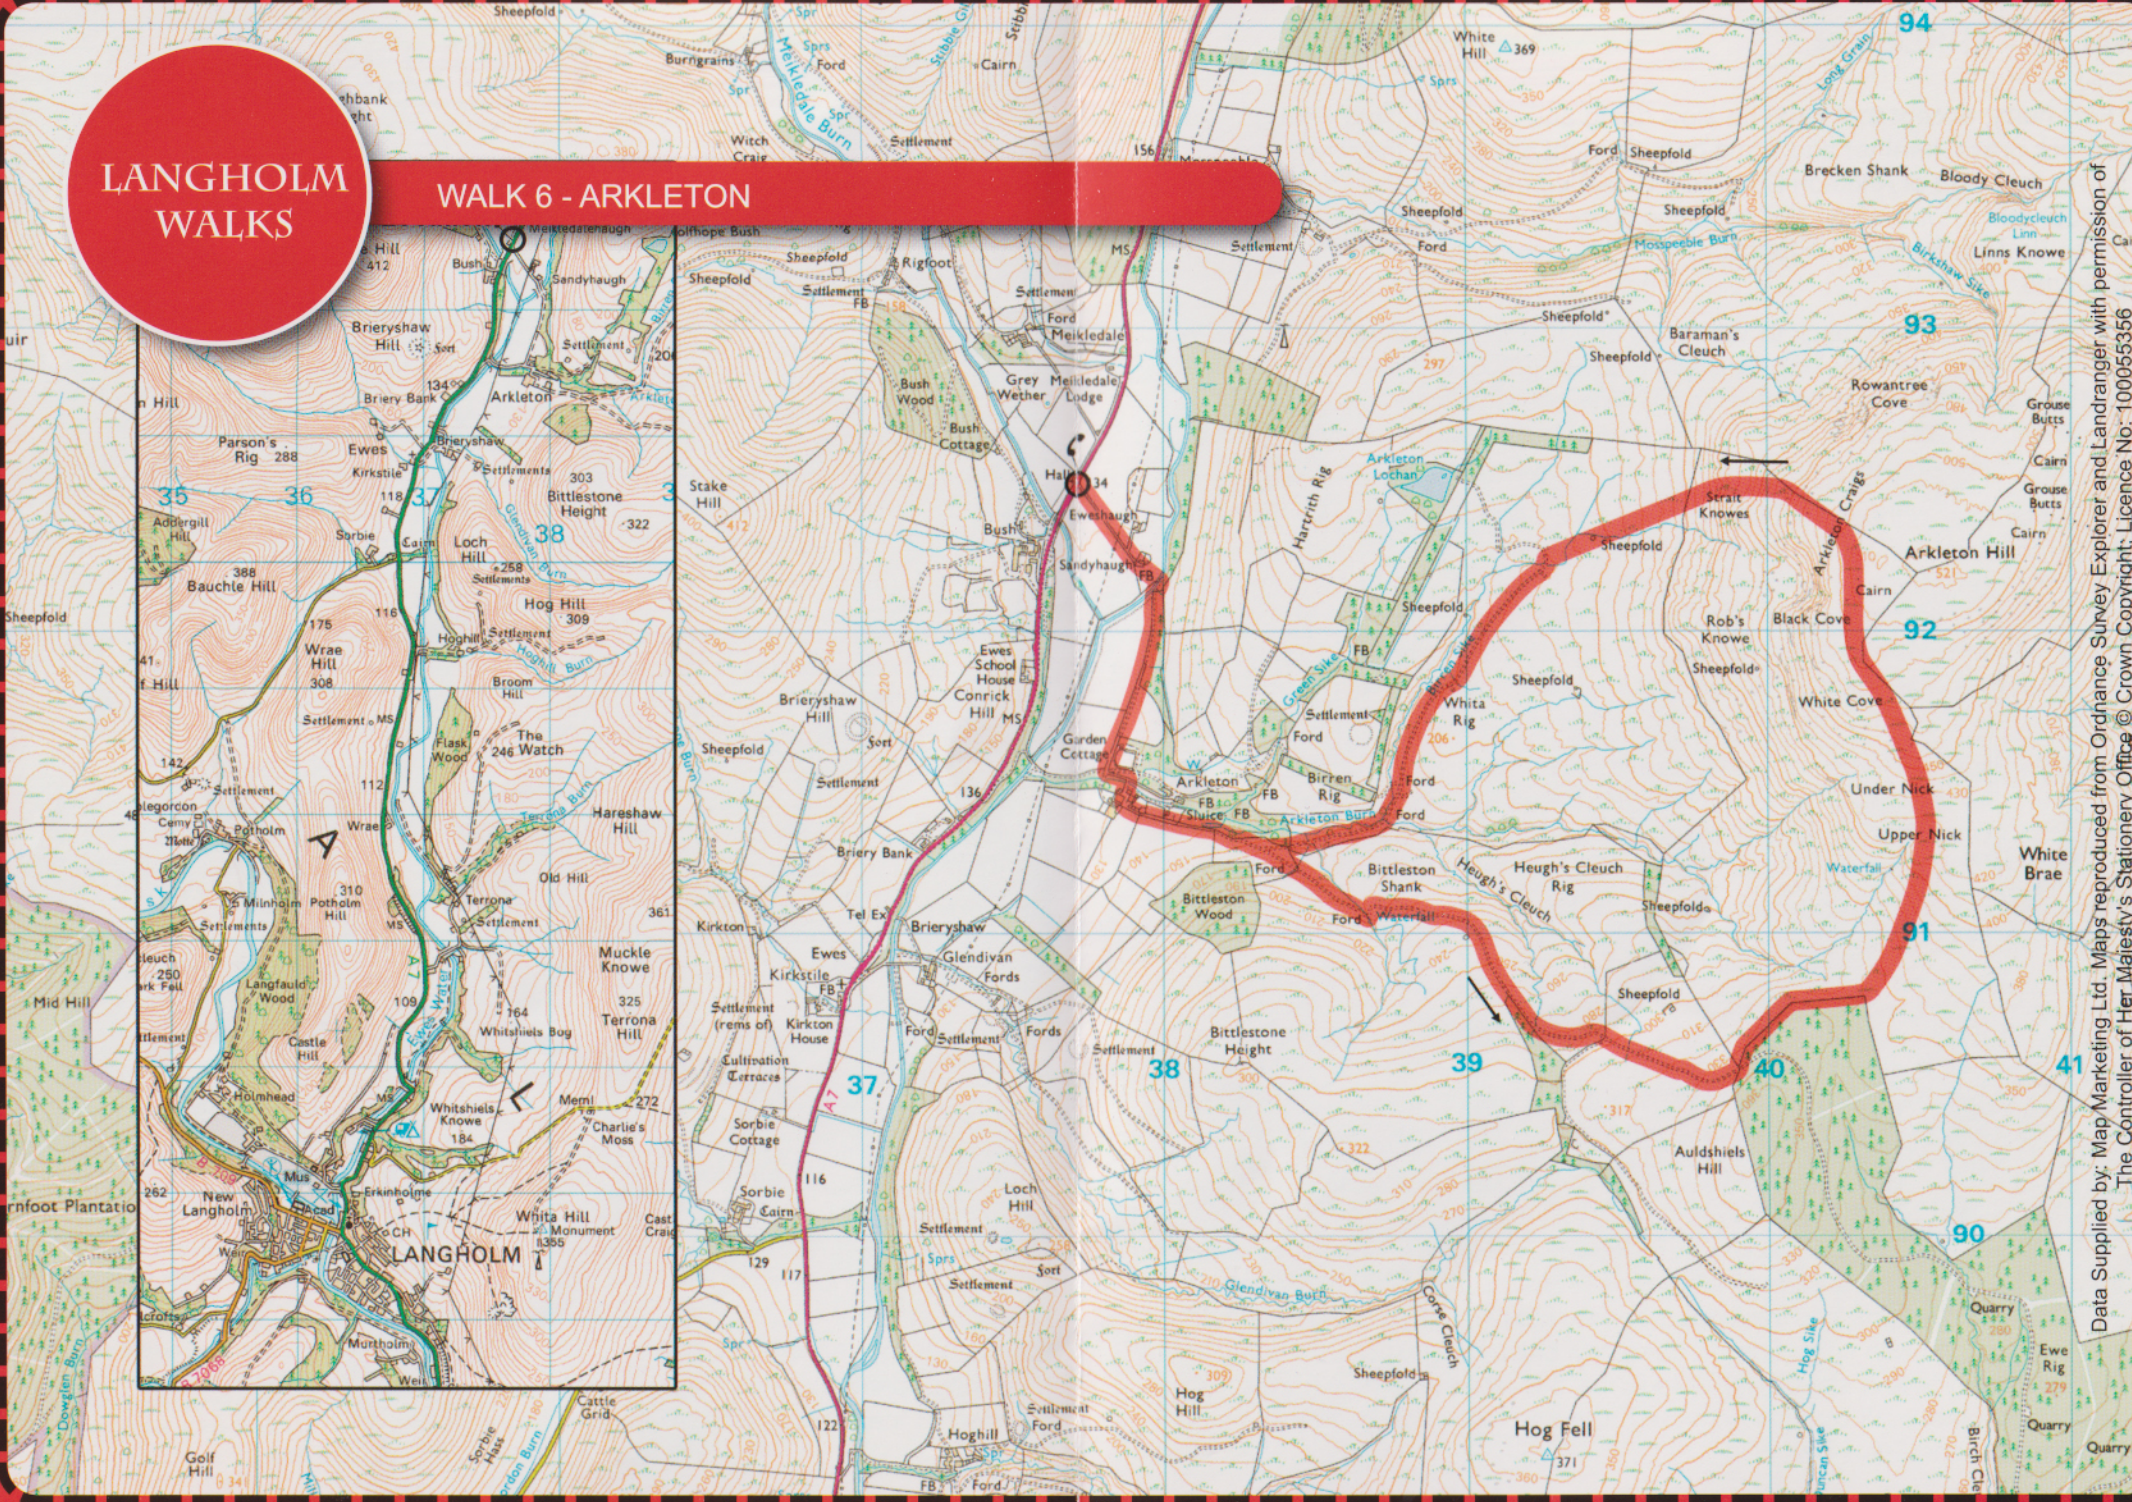

LANGHOLM WALKS

WALK 6 - ARKLETON

Data Supplied by: Map Marketing Ltd. Maps reproduced from Ordnance Survey Explorer and Landranger with permission of The Controller of Her Majesty's Stationery Office. © Crown Copyright. Licence No: 100055356