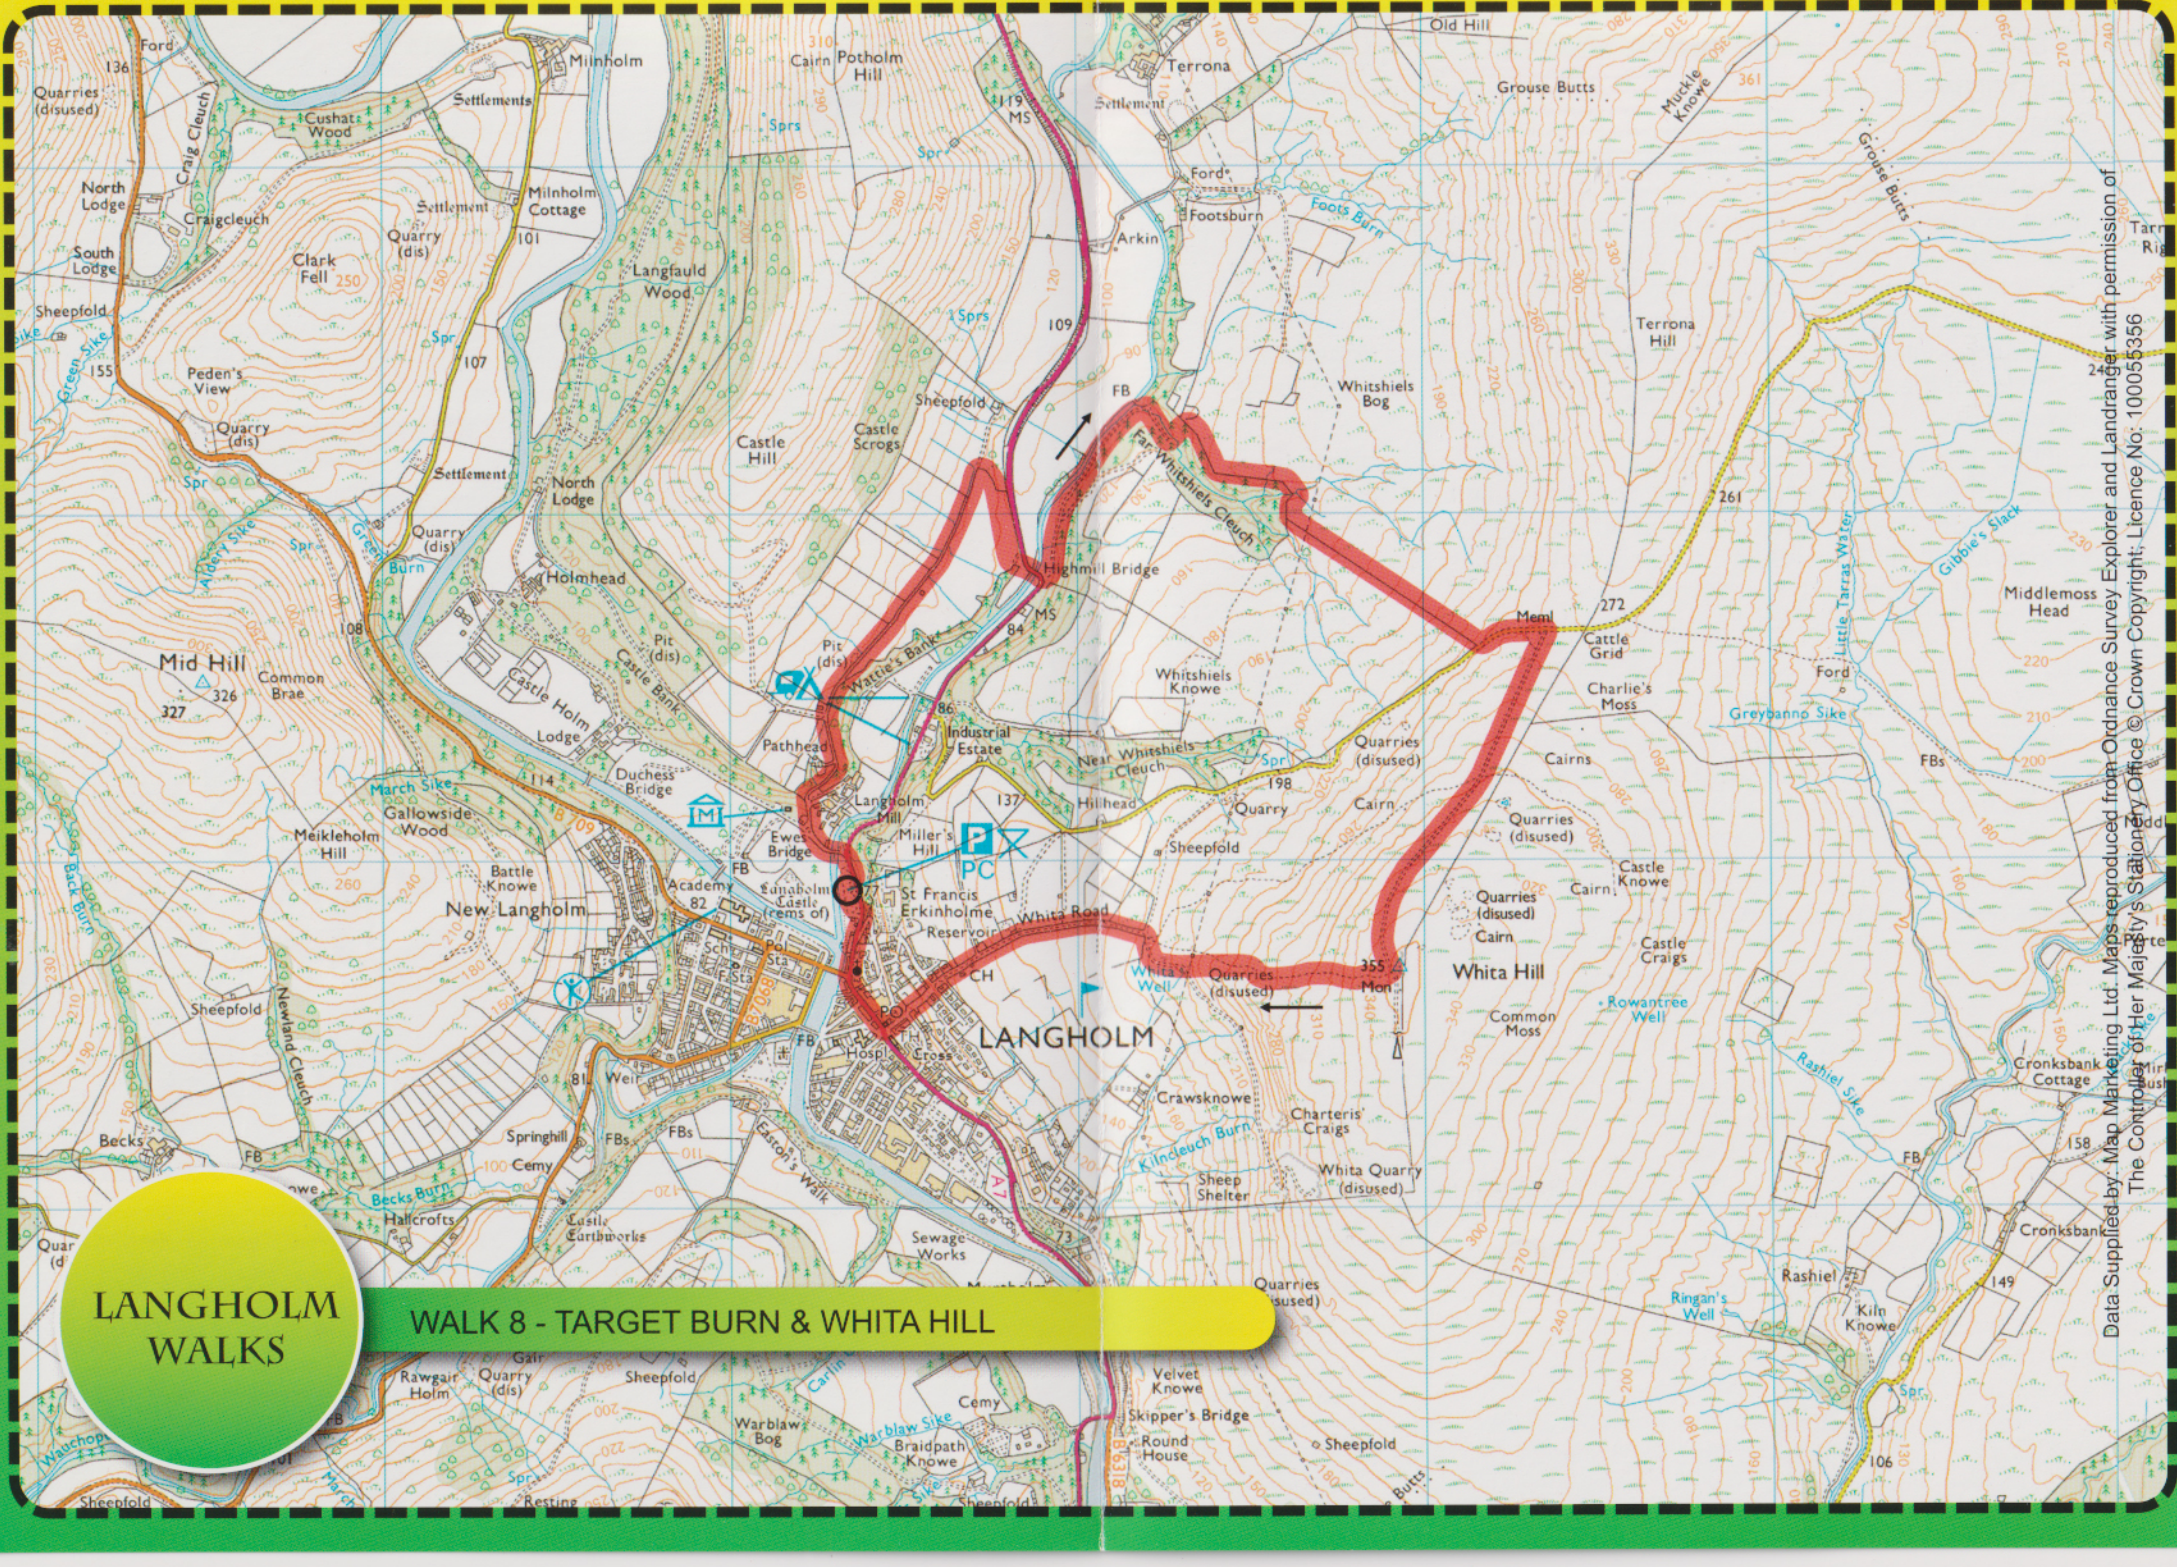

# LANGHOLM WALKS

## WALK 8 - TARGET BURN & WHITA HILL

Data Supplied by: Map Marketing Ltd. Maps reproduced from Ordnance Survey Explorer and Landranger with permission of The Controller of Her Majesty's Stationery Office © Crown Copyright; Licence No: 100055356